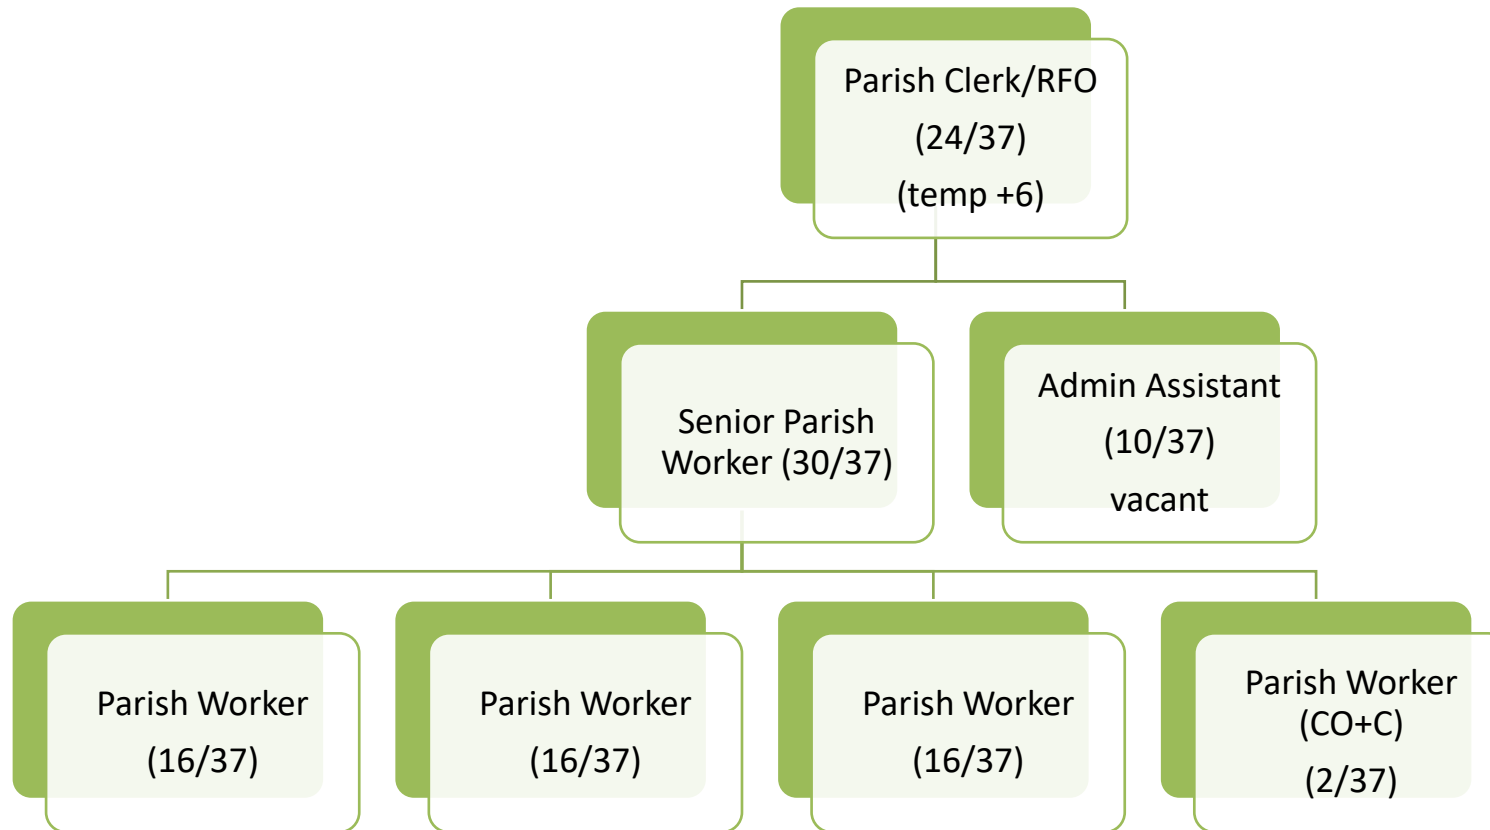

Clipstone Parish Council Organisational Chart

Council Services: Customer Service, Cemetery Administration, Open Spaces Ground Services, Grass Cutting Contracts, Village Hall Hire, Council Buildings Maintenance Services